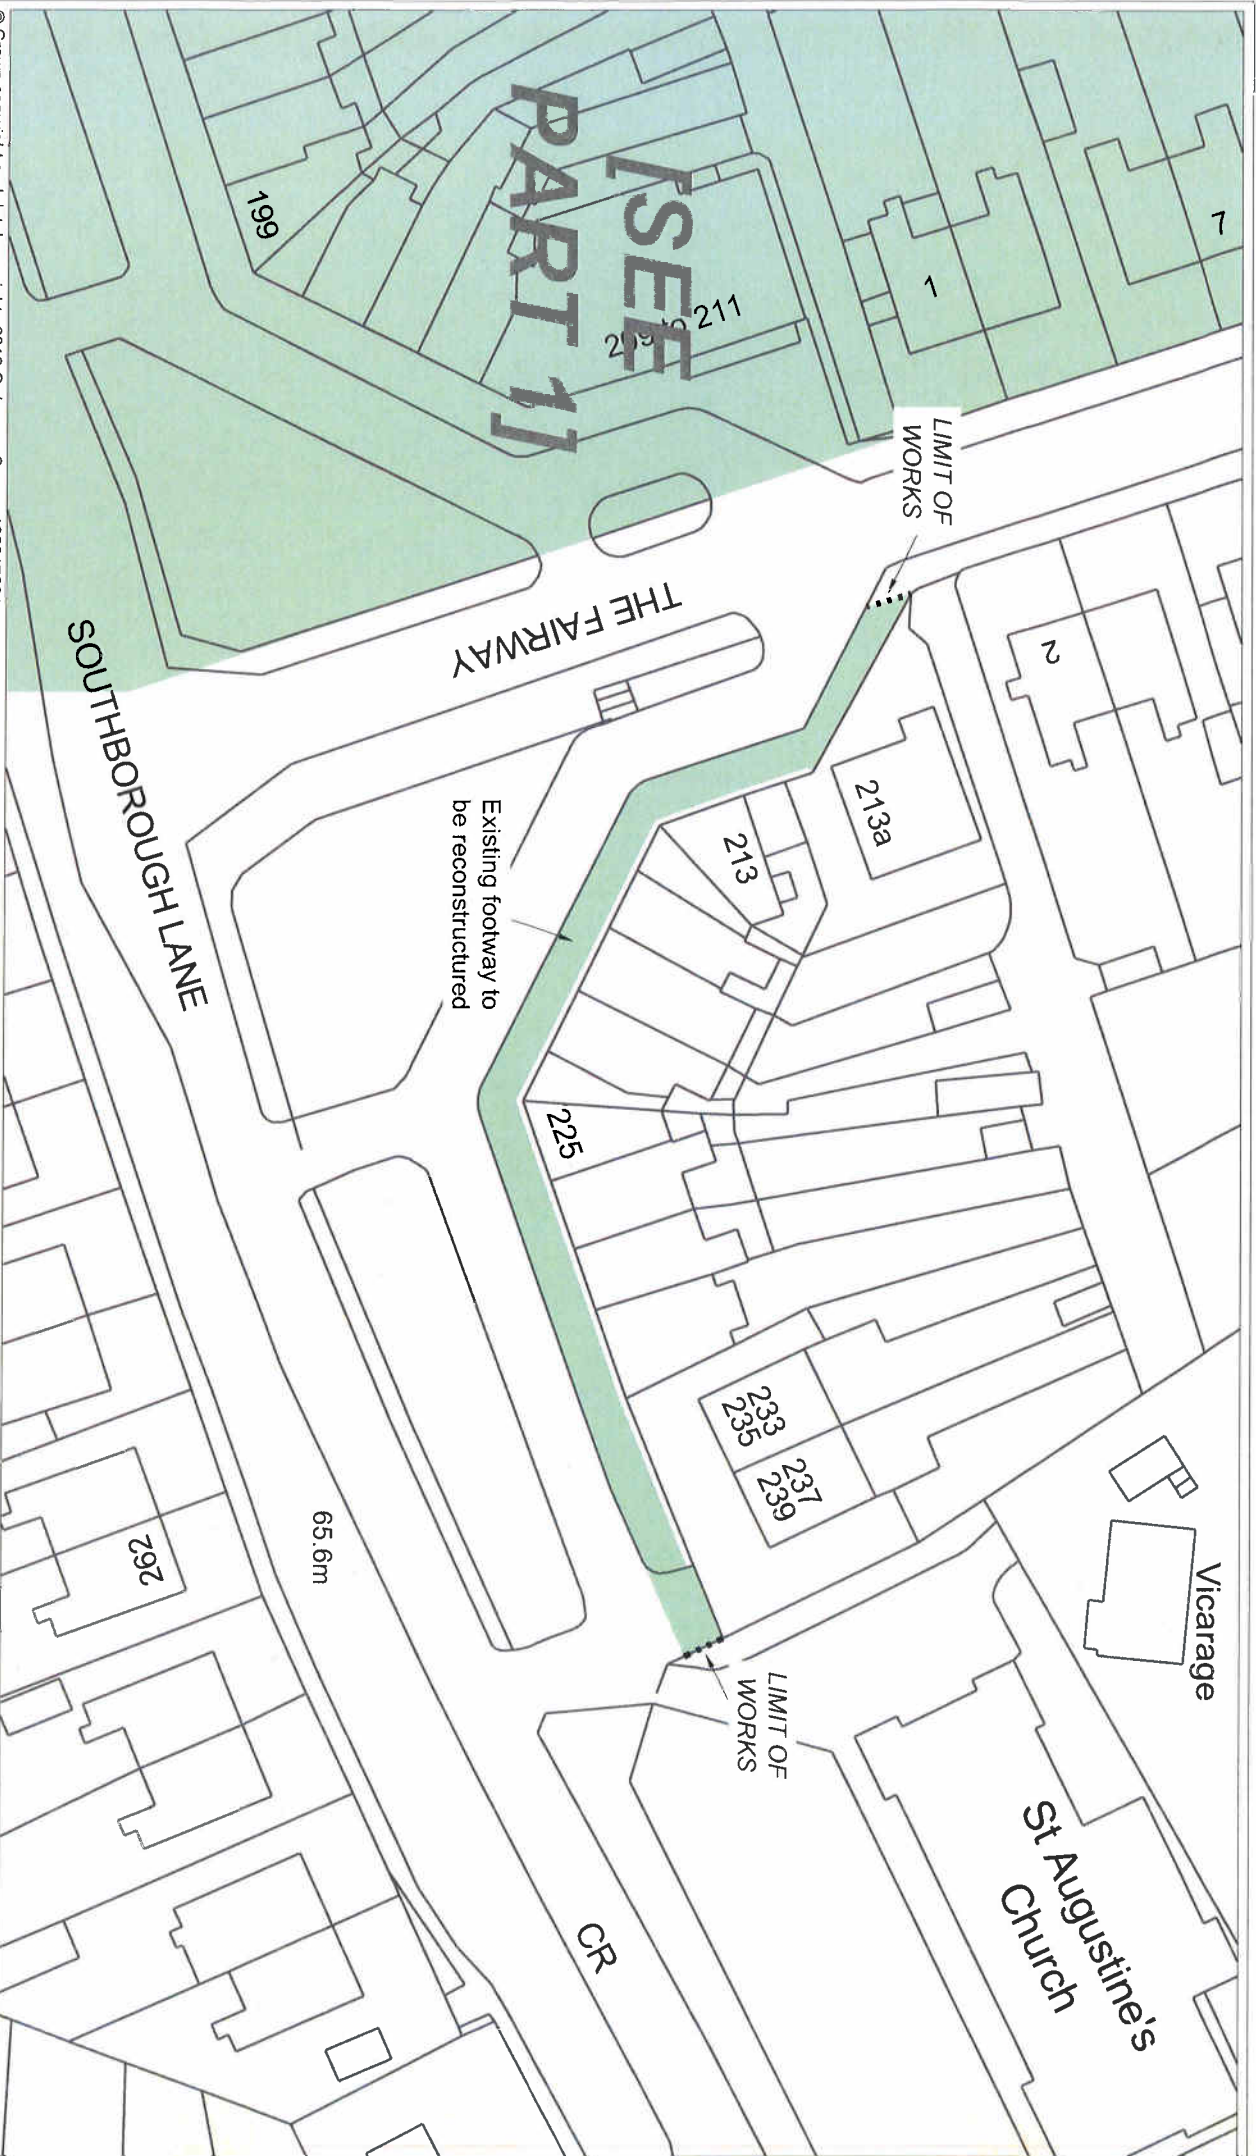

© Crown copyright and database rights 2012 Ordnance Survey 100017661.

Job Title: Drawing Title

Service road in front of numbers

Private Street Works

187 - 239 Southborough Lane,

PART 1: Nos 187 - 211,

Bromley

Southborough Lane

Scale @ A4

1:625

Date:

28/02/13

Drawn by:

S.T.

Checked by:

Rev	Date	Description
-	-	-

Drawing Number 11324-01-1

By

Rev

© Crown copyright and database rights 2012 Ordnance Survey 100017661.

Job Title: Service road in front of numbers 187 - 239 Southborough Lane, Bromley